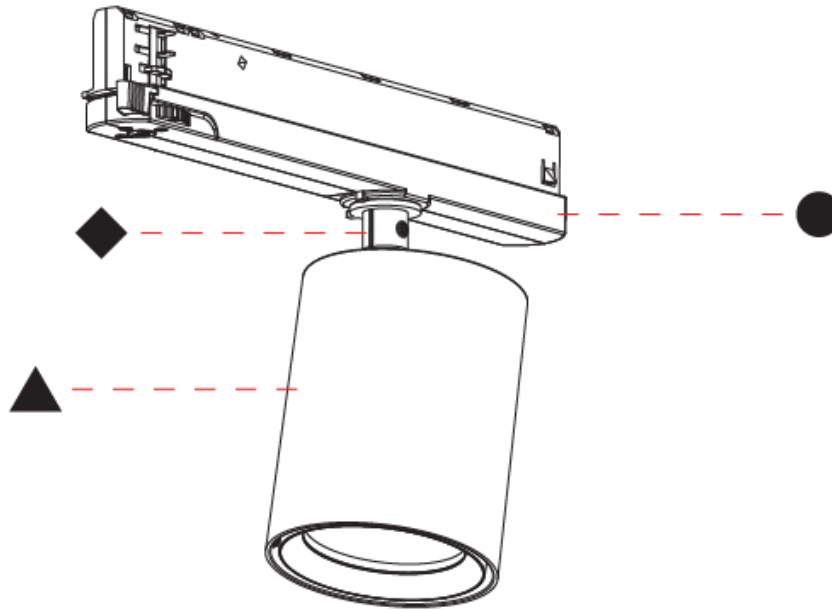

CENTRIQ IN TRACK

A3T218-

PROJECT	_____
TYPE	_____
SPECIFIER	_____
QUANTITY	_____
DATE	_____

A